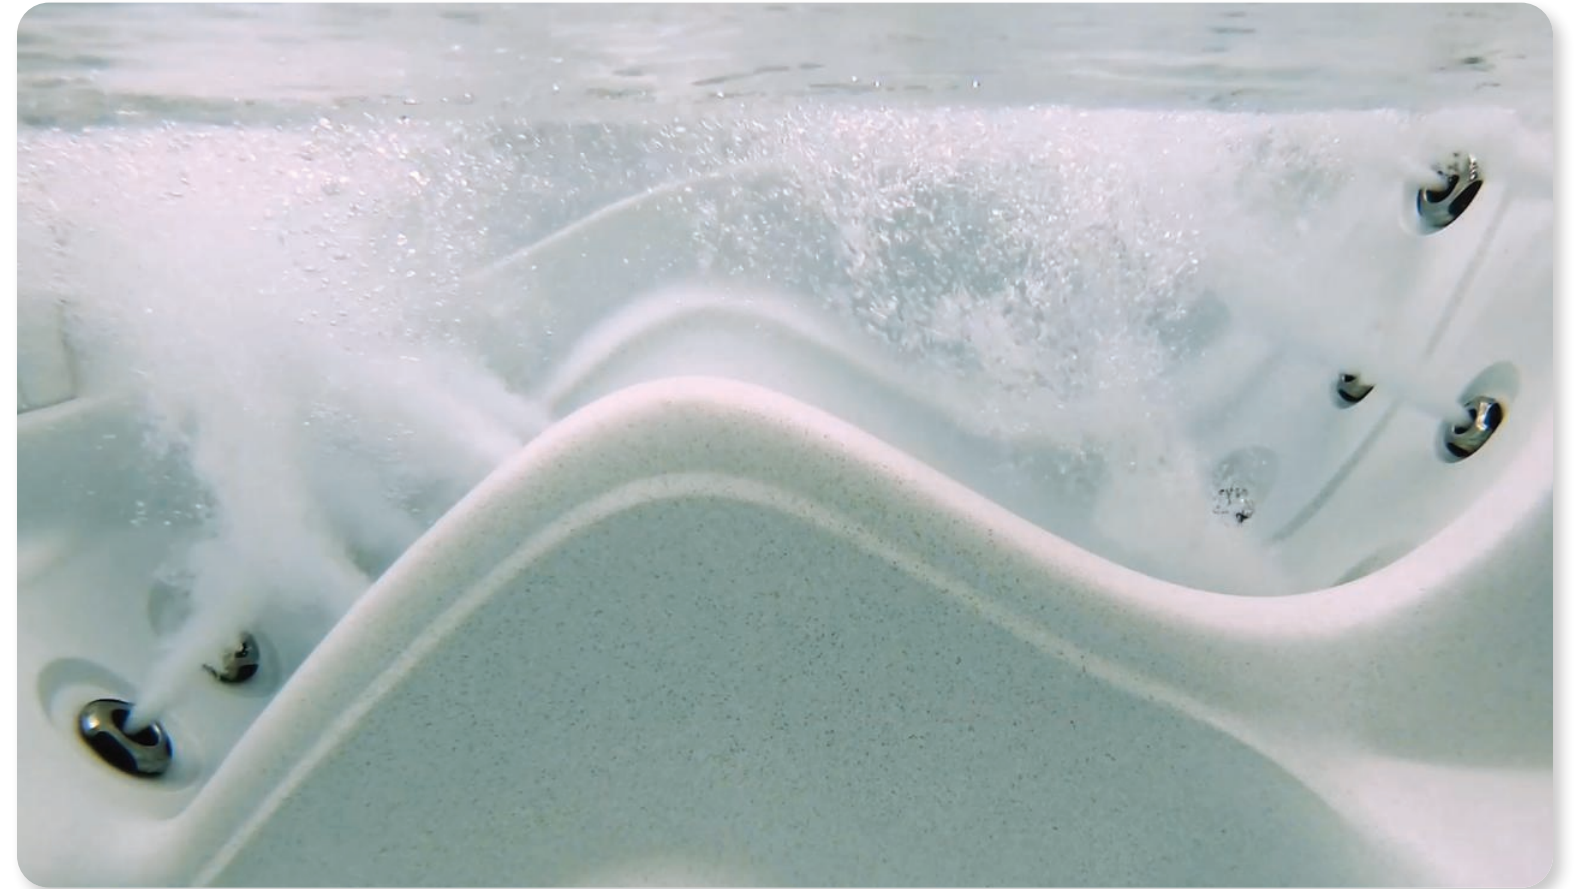

built with you in mind™

Syncrylic® Material

Strong, durable patented material.

Premium Touches

Enhanced relaxation and style with easy-to-adjust two-toned jets, stainless steel details, LED lighting, soothing waterfall, and comfortable pillows.

Plug n' Play

Our 120V spas are easy to plug in, fill and enjoy; simply use existing electrical outlets without the need of an electrician.

Quality Construction

Patented Syncrylic® material with unibody construction and full foam insulation offer efficiency and durability.

Easy Maintenance

From patented, simple filtration to wear-resistant surfaces, this spa is easy to care for so you can spend more time relaxing.

sharing relaxation with every family

FEATURES

- Plug n' Play option
- Patented Syncrylic® material
- 2-toned adjustable stainless steel jets
- LED-lit adjustable water fountain
- Footwell with LED lighting
- Comfort pillows
- Exterior LED corner lights
- Simplified digital control system
- Energy-efficient, supportive full foam insulation
- Durable unibody construction
- SunStrong® cover
- Patented, simple 30 sq ft filtration
- Wear-resistant cabinetry